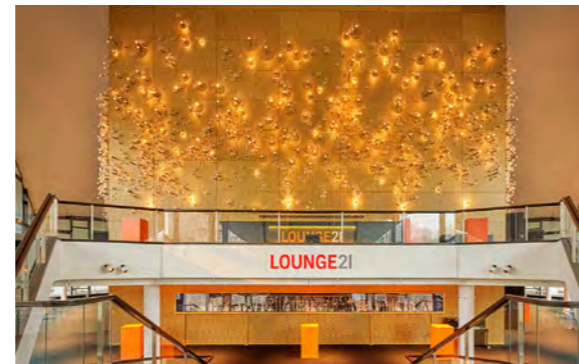

Theater Dortmund is more than just a stage – it is a place for connection, inspiration, and appreciation. Position your brand within an environment of artistic excellence, top-quality craftsmanship, and international prestige. With its six artistic disciplines: opera, musicals, ballet, orchestra, drama, and academy, this multi-award-winning venue offers a unique setting for unforgettable experiences.